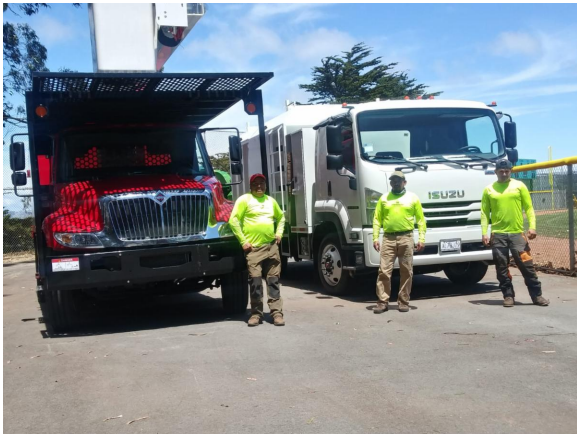

FROM THE FIELD
Our crew in action!

Taking some time to protect our nature friends! :)

10% off with *any* service
placed on the work
schedule by
July 15th, 2020

This offer **must be** mentioned
at the time of booking your
appointment for service!