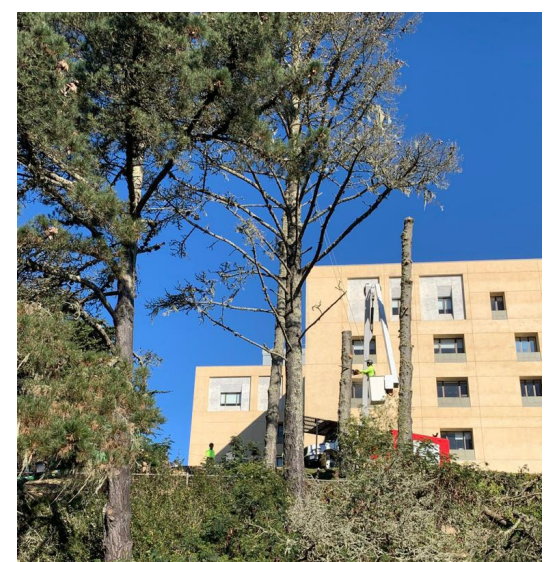

We hope this message finds you well. As you are likely aware, the recent storm in San Francisco and surrounding areas caused significant damage to trees throughout the Bay Area. Arborist Now has been working overtime to assist as many residents as possible helping with clean up and tree safety and hazard issues.

At Arborist Now, we understand the impact that weather conditions can have on your trees. Our team of professional and knowledgeable estimators are always ready to assist you in identifying and addressing any remaining storm damage or potential safety hazards. We have the expertise and equipment necessary to restore your trees to their former glory and ensure their continued health and vitality.

Don't wait until it's too late to take action. Give us a call today, and let us help you protect your trees from future storms and other external forces. Our services can help you safeguard your investment, maintain your property's beauty, and ensure that your trees remain a valuable part of your landscape for years to come.

Thank you for your continued trust and support. We look forward to serving you.

Best regards,

The Arborist Now team

Project Highlights

San Francisco VA Medical Center

Arborist Now taking care of dead tree removal and winter pruning.